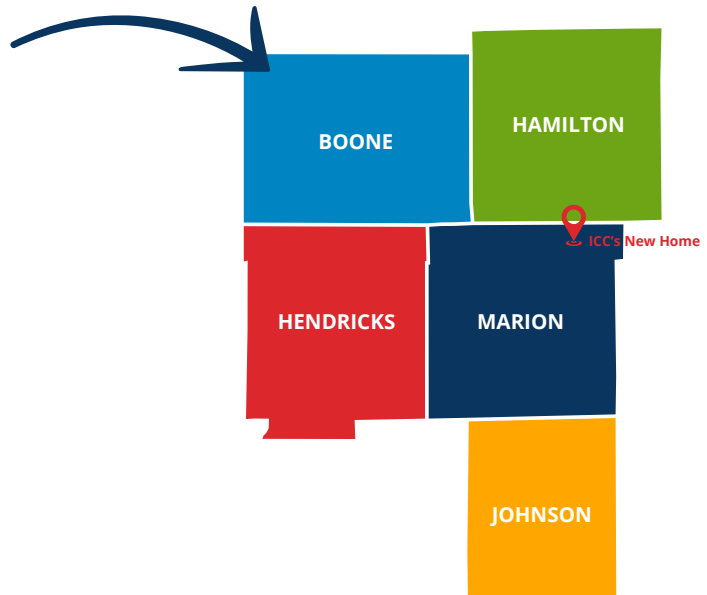

Ensuring Accessibility

Together, we will ensure the ICC experience is Accessible in our new Arts Center which will benefit ICC singers now and, in the decades, to come by:

- Welcoming all interested singers regardless of race, religion, gender identity, disability, and socio-economic status into a space where they can feel supported and safe.
- Offering financial assistance so no child is excluded from the benefits of music making, cultural experiences, and lifelong friendships.
- Facilitating civic engagement and community service activities.
- Providing resources and support to music educators.
- Encouraging positive self-image, resilience, and perseverance among singers.
- Remaining conveniently located to our current singers (85% are within a 20-minute drive of our new home).
- Maximizing the visibility of our new location will allow us to attract new singers and families to our programs.

Thank you! Your gift will benefit children and youth in central Indiana now and for generations to come. For more information or to give, visit: icchoir.org/capitalcampaign.

Travel Time Comparison:

Location to Butler University

- Greenfield: 37 min / 29 mi
- Greenwood: 34 min / 20 mi
- Avon: 36 min / 18 mi
- Zionsville: 23 min / 15 mi
- Carmel: 21 min / 12 mi
- Fishers: 23 min / 13 mi
- Irvington: 22 min / 12 mi
- Speedway: 17 min / 8 mi
- Lawrence: 20 min / 8 mi

Location to 9111 Allisonville Rd.

- Greenfield: 30 min / 25 mi
- Greenwood: 35 min / 27 mi
- Avon: 40 min / 29 mi
- Zionsville: 23 min / 13 mi
- Carmel: 15 min / 7 mi
- Fishers: 10 min / 5 mi
- Irvington: 18 min / 13 mi
- Speedway: 31 min / 15 mi
- Lawrence: 12 min / 7 mi